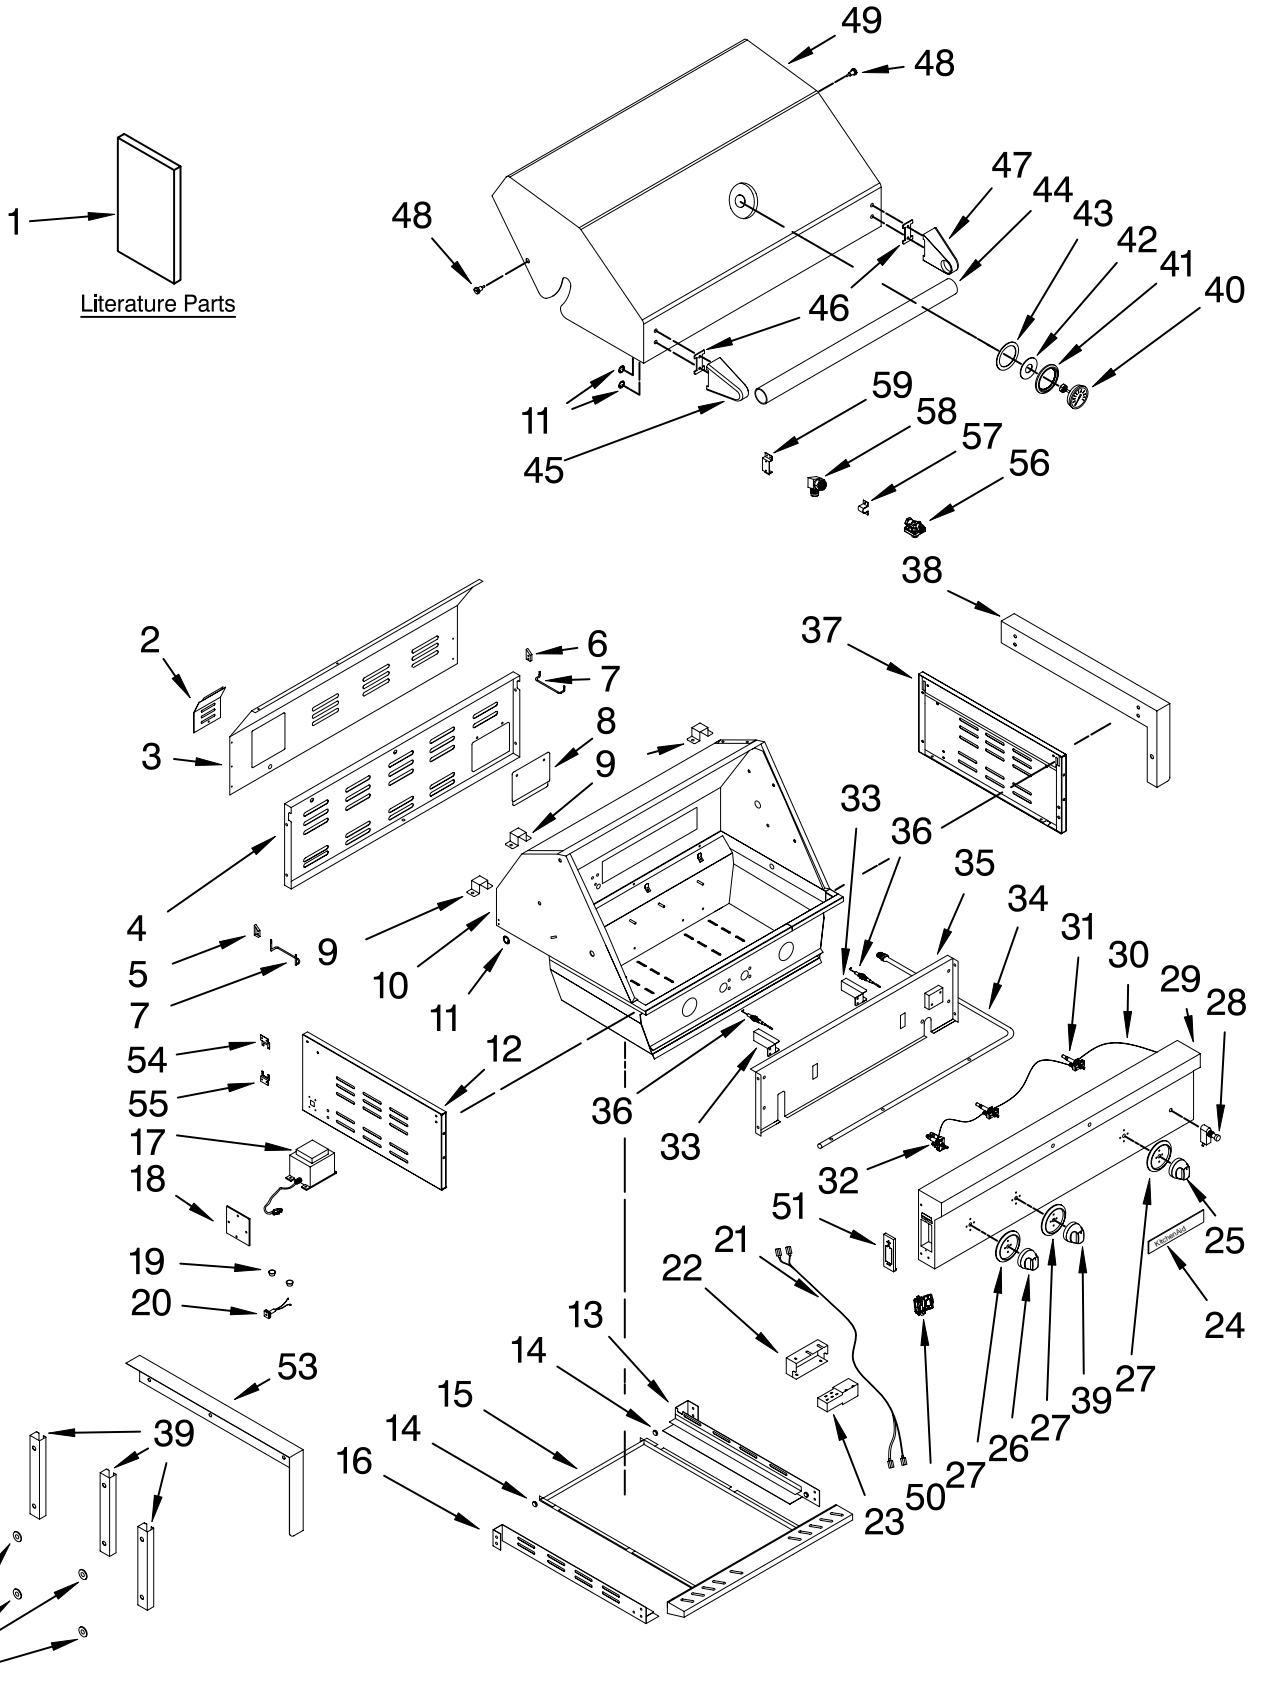

For Models: KBNS271TSS00, KBSS271TSS00
(Stainless Steel) (STLS w/Jacket)

FOR ORDERING INFORMATION REFER TO PARTS PRICE LIST

GRILL PARTS

For Models: KBNS271TSS00, KBSS271TSS00
(Stainless Steel) (STLS w/Jacket)

Illus. No.	Part No.	DESCRIPTION	Illus. No.	Part No.	DESCRIPTION	Illus. No.	Part No.	DESCRIPTION
1		Literature Parts	19		Bushing	40	W10128777	Thermometer
	W10110724	Use & Care Guide		W10132691	Plastic (#SB22)	41	W10128779	Bezel, Thermometer
	W10110730	Conversion Instr. (LP to Natural)		W10132692	Plastic (#SB19)	42	W10128780	Insulator, Thermometer(Small)
2	W10128619	Cover, Rear	20	W10132693	Outlet,Transformer	43	W10128782	Insulator, Thermometer(Large)
3	W10128620	Panel, Rear	21	W10128663	Harness, Wire Light	44	W10128783	Handle, Hood
4	W10128632	Panel, Access	22	W10128664	Cover, Igniter	45	W10128785	Endcap, Handle (Left)
5	W10128634	Bracket, Panel Left	23	W10128665	Igniter	46	W10128786	Spacer, Handle
6	W10128635	Bracket, Panel Right	24	W10128751	Nameplate	47	W10128787	Endcap, Handle (Right)
7	W10128636	Bracket, Warming Rack	25	W10128753	Knob, Main Burner	48	W10128788	Hinge, Lid
8	W10128637	Cover, Access Panel	26	W10128756	Knob, Rear Burner	49	W10128789	Hood
9	W10128638	Clip, Wire	27	W10128759	Bezel, Knob	50	W10128715	Box, Battery
10	W10128639	Hood Assy	28	W10128761	Switch, Light	51	W10128711	Cover, Battery Box
11	W10128640	Hole Plug	29	W10128762	Panel, Control	52	W10132698	Washer
12	W10132699	Panel, Side Left	30	W10128763	Harness, Wire Control	53	W10132696	Flange (LF)
13	W10128644	Bracket, Grease Tray (Right)	31	W10128764	Valve, Main Brnr	54	W10132694	Brkt,Trnsfrmr(Top)
14	W10128655	Roller, Drip Tray	32	W10128766	Valve, Rear Brnr	55	W10132695	Brkt,Trnsfrmr(Btm)
15	W10128656	Drip Tray Assy (Includes Rollers)	33	W10128767	Igniter, Main Gas	56	W10132702	Regulator (NG)
16	W10128657	Bracket, Grease Tray (Left)	34	W10128768	Manifold	57	W10128747	Fixture,Manifold
17	W10128669	Transformer	35	W10128769	Baffle, Front	58	W10128748	Connector (Brass)
18	W10132690	Cover, Wire Terminal	36	W10128770	Electrode, Main Burner	59	W10128749	Base, Manifold Fixture
			37	W10132700	Side Panel, Right			
			38	W10132701	Flange (RT)			
			39	W10132697	Bracket, Flange			

FOR ORDERING INFORMATION REFER TO PARTS PRICE LIST